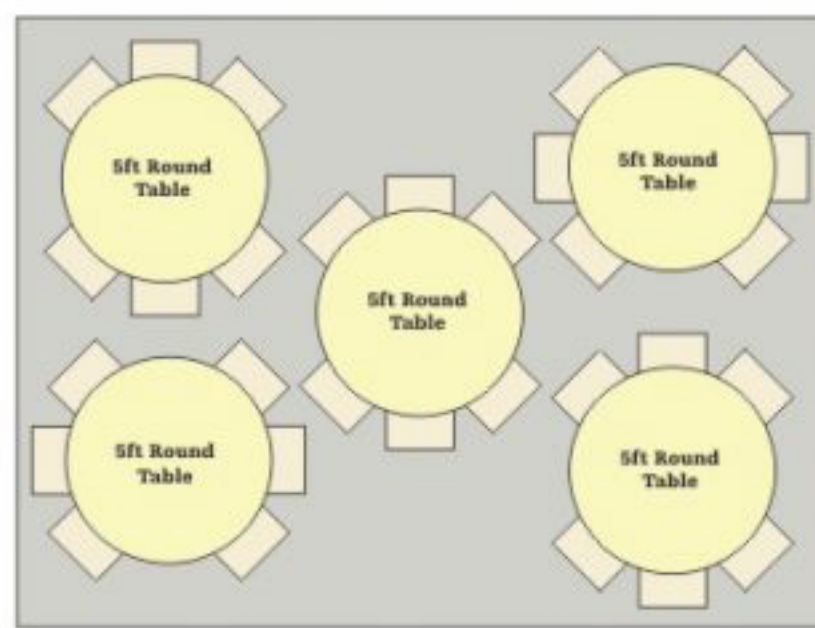

3m x 3m Size Guide

Round Seating - 8

Row Seating - 12

Row Seating - 8

Standing - 18

3m x 4.5m Size Guide

Round Seating - 16

Seating - 16

Standing - 22

4.5m x 4.5m Size Guide

Round Seating - 32

Seating - 26

Standing - 25

6.0m x 3.0m Size Guide

Round Seating - 16

Seating - 20

Standing - 26

6.0m x 4.5m Size Guide

Row Seating - 40

Seating - 30

Standing - 30

6.0m x 6.0m Size Guide

Seating - 24

Seating - 28