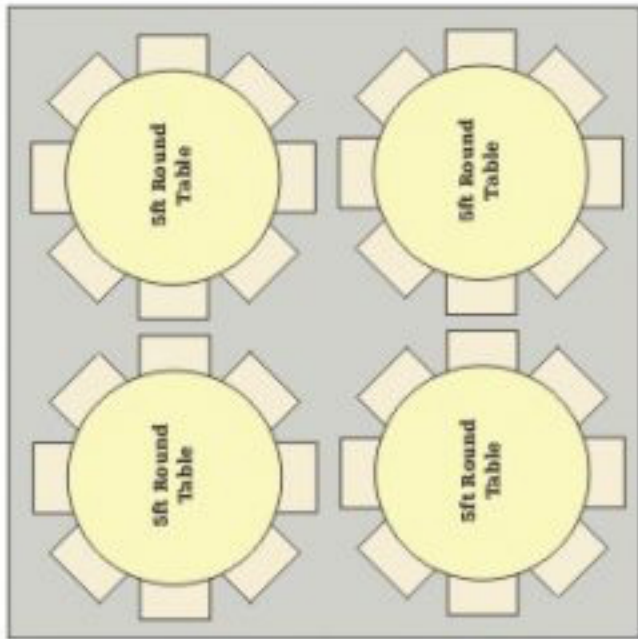

3m x 3m Size Guide

Round Seating - 8

Row Seating - 12

Row Seating - 8

Standing - 18

3m x 4.5m Size Guide

Round Seating - 16

Seating - 16

Standing - 22

4.5m x 4.5m Size Guide

Round Seating - 32

Seating - 26

Standing - 25

6.0m x 3.0m Size Guide

Round Seating - 16

Seating - 20

Standing - 26

6.0m x 4.5m Size Guide

Row Seating - 40

Seating - 30

Standing - 30

6.0m x 6.0m Size Guide

Seating - 24

Seating - 28