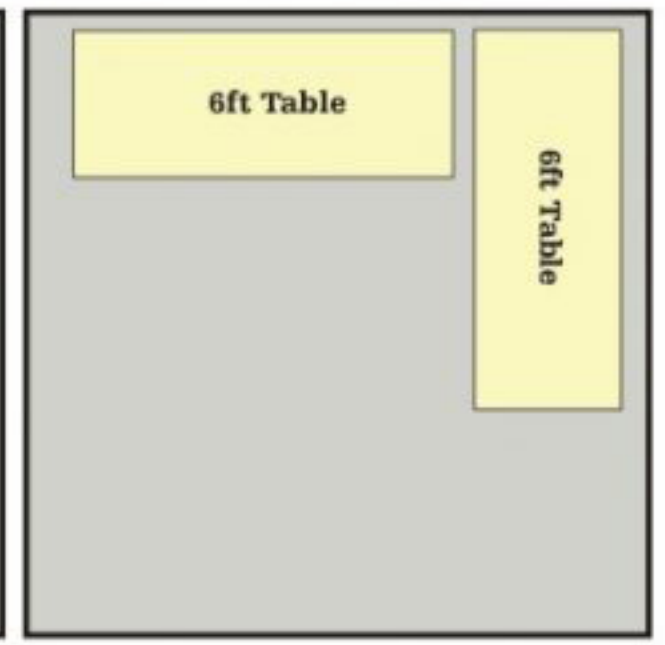

3m x 3m Size Guide

Round Seating - 8

Row Seating - 12

Row Seating - 8

Standing - 18

3m x 4.5m Size Guide

Round Seating - 16

Seating - 16

Standing - 22

4.5m x 4.5m Size Guide

Round Seating - 32

Seating - 26

Standing - 25

6.0m x 3.0m Size Guide

Round Seating - 16

Seating - 20

Standing - 26

6.0m x 4.5m Size Guide

Row Seating - 40

Seating - 30

Standing - 30

6.0m x 6.0m Size Guide

Seating - 24

Seating - 28