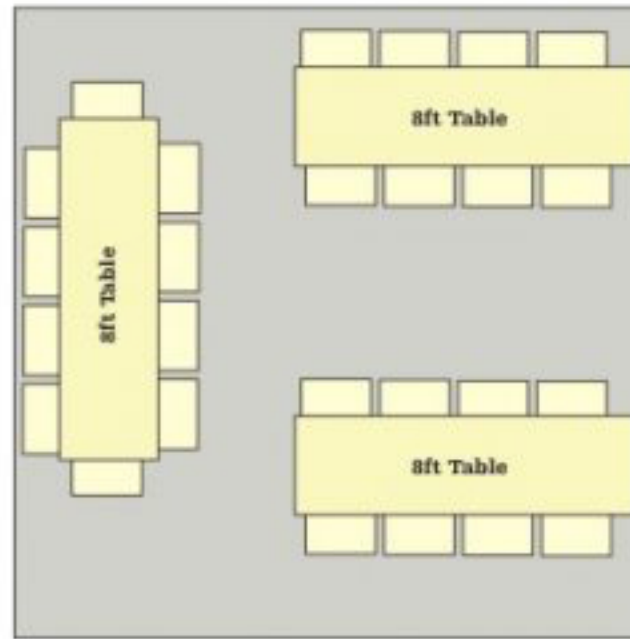

3m x 3m Size Guide

Round Seating - 8

Row Seating - 12

Row Seating - 8

Standing - 18

3m x 4.5m Size Guide

Round Seating - 16

Seating - 16

Standing - 22

4.5m x 4.5m Size Guide

Round Seating - 32

Seating - 26

Standing - 25

6.0m x 3.0m Size Guide

Round Seating - 16

Seating - 20

Standing - 26

6.0m x 4.5m Size Guide

Row Seating - 40

Seating - 30

Standing - 30

6.0m x 6.0m Size Guide

Seating - 24

Seating - 28