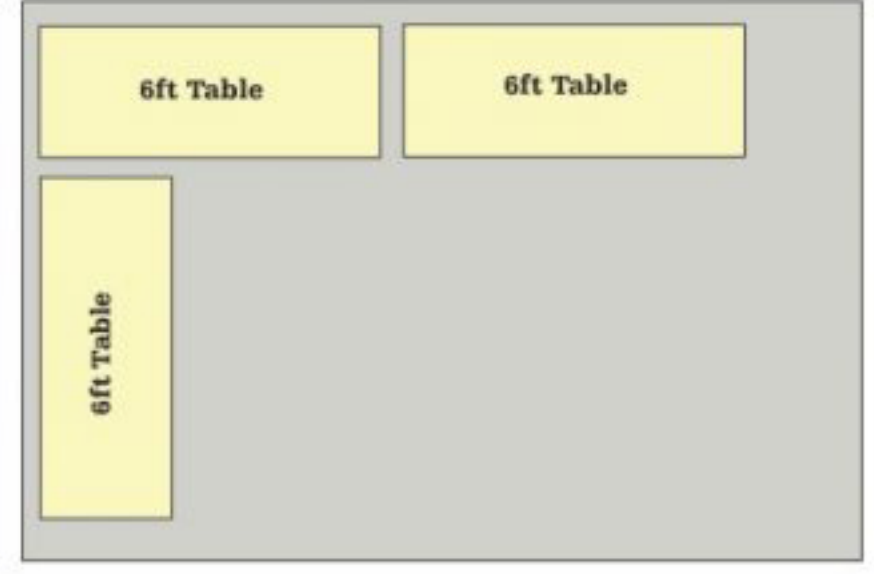

3m x 3m Size Guide

Round Seating - 8

Row Seating - 12

Row Seating - 8

Standing - 18

3m x 4.5m Size Guide

Round Seating - 16

Seating - 16

Standing - 22

4.5m x 4.5m Size Guide

Round Seating - 32

Seating - 26

Standing - 25

6.0m x 3.0m Size Guide

Round Seating - 16

Seating - 20

Standing - 26

6.0m x 4.5m Size Guide

Row Seating - 40

Seating - 30

Standing - 30

6.0m x 6.0m Size Guide

Seating - 24

Seating - 28